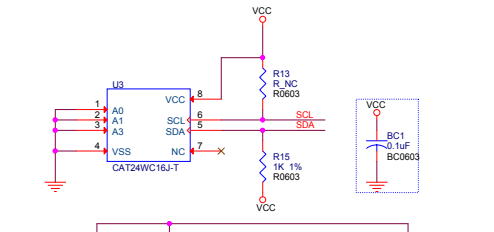

C

B

B

A

A

5

4

3

2

1

<b>MOXA HWDC</b>			<i>Journey Wei</i>
Title			<b>EM-1220 DK</b>
Size	Document Number	Rev	
B	<b>POWER</b>	2.0	
Date:	Friday, August 30, 2013	Sheet	3 of 3