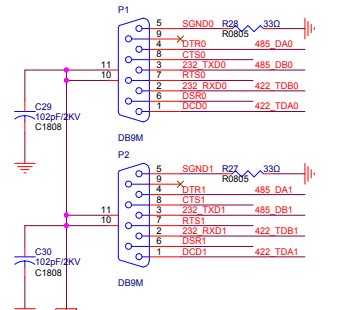

POWER

POWER

HEADER

HEADER

<b>MOXA HWDC</b>		<i>Journey Wei</i>
Title <b>EM-1220 DK</b>		
Size A	Document Number <b>TOP</b>	Rev 2.0
Date: Friday, August 30, 2013	Sheet 1	of 3

D

D

C

C

B

B

A

A

5

4

3

2

1

<b>MOXA HWDC</b>			<i>Journey Wei</i>
Title			<b>EM-1220 DK</b>
Size	Document Number	Rev	
B	<b>POWER</b>	2.0	
Date:	Friday, August 30, 2013	Sheet	3 of 3