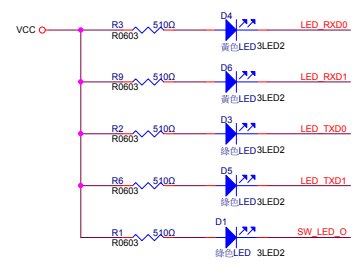

POWER

POWER

HEADER

HEADER

<b>MOXA HWDC</b>		<i>Journey Wei</i>
Title <b>EM-1220 DK</b>		
Size A	Document Number <b>TOP</b>	Rev 2.0
Date: Friday, August 30, 2013	Sheet 1	of 3

D

D

C

C

B

B

A

A

5

4

3

2

1

<b>MOXA HWDC</b>			<i>Journey Wei</i>
Title			<b>EM-1220 DK</b>
Size	Document Number	Rev	
B	<b>POWER</b>	2.0	
Date:	Friday, August 30, 2013	Sheet	3 of 3