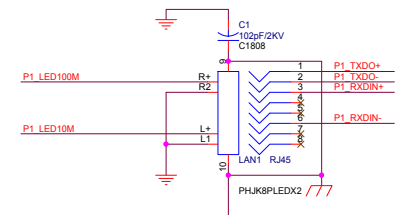

C

B

B

A

A

5

4

3

2

1

<b>MOXA HWDC</b>			<i>Journey Wei</i>
Title			<b>EM-1220 DK</b>
Size	Document Number	Rev	
B	<b>POWER</b>	2.0	
Date:	Friday, August 30, 2013	Sheet	3 of 3