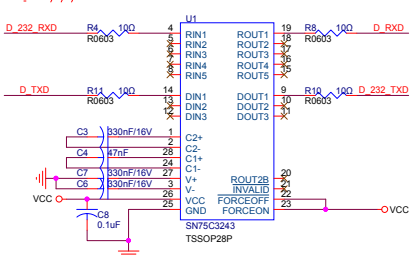

C

B

B

A

A

5

4

3

2

1

<b>MOXA HWDC</b>			<i>Journey Wei</i>
Title			<b>EM-1220 DK</b>
Size	Document Number	Rev	
B	<b>POWER</b>	2.0	
Date:	Friday, August 30, 2013	Sheet	3 of 3