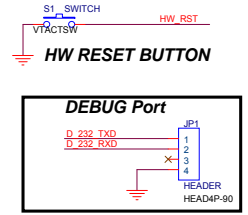

C

B

B

A

A

5

4

3

2

1

<b>MOXA HWDC</b>			<i>Journey Wei</i>
Title			<b>EM-1220 DK</b>
Size	Document Number	Rev	
B	<b>POWER</b>	2.0	
Date:	Friday, August 30, 2013	Sheet	3 of 3