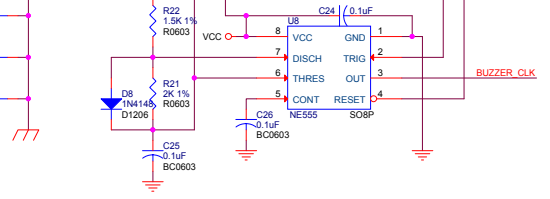

C

B

B

A

A

5

4

3

2

1

<b>MOXA HWDC</b>			<i>Journey Wei</i>
Title			<b>EM-1220 DK</b>
Size	Document Number	Rev	
B	<b>POWER</b>	2.0	
Date:	Friday, August 30, 2013	Sheet	3 of 3