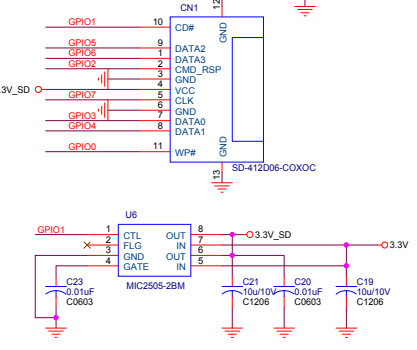

POWER

POWER

HEADER

HEADER

<b>MOXA HWDC</b>		<i>Journey Wei</i>
Title <b>EM-1220 DK</b>		
Size A	Document Number <b>TOP</b>	Rev 2.0
Date: Friday, August 30, 2013	Sheet 1	of 3

D

D

C

C

B

B

A

A

5

4

3

2

1

<b>MOXA HWDC</b>			<i>Journey Wei</i>
Title			<b>EM-1220 DK</b>
Size	Document Number	Rev	
B	<b>POWER</b>	2.0	
Date:	Friday, August 30, 2013	Sheet	3 of 3