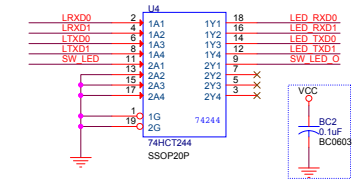

POWER

POWER

HEADER

HEADER

<b>MOXA HWDC</b>		<i>Journey Wei</i>
Title <b>EM-1220 DK</b>		
Size A	Document Number <b>TOP</b>	Rev 2.0
Date: Friday, August 30, 2013	Sheet 1	of 3

D

D

C

C

B

B

A

A

5

4

3

2

1

<b>MOXA HWDC</b>			<i>Journey Wei</i>
Title			<b>EM-1220 DK</b>
Size	Document Number	Rev	
B	<b>POWER</b>	2.0	
Date:	Friday, August 30, 2013	Sheet	3 of 3