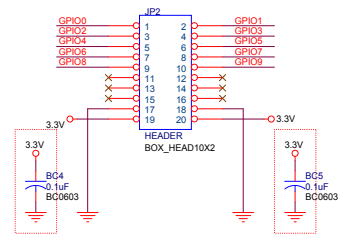

C

B

B

A

A

5

4

3

2

1

<b>MOXA HWDC</b>			<i>Journey Wei</i>
Title			<b>EM-1220 DK</b>
Size	Document Number	Rev	
B	<b>POWER</b>	2.0	
Date:	Friday, August 30, 2013	Sheet	3 of 3