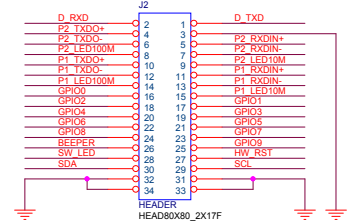

POWER

POWER

HEADER

HEADER

<b>MOXA HWDC</b>		<i>Journey Wei</i>
Title <b>EM-1220 DK</b>		
Size A	Document Number <b>TOP</b>	Rev 2.0
Date: Friday, August 30, 2013	Sheet 1	of 3

D

D

C

C

B

B

A

A

5

4

3

2

1

<b>MOXA HWDC</b>			<i>Journey Wei</i>
Title			<b>EM-1220 DK</b>
Size	Document Number	Rev	
B	<b>POWER</b>	2.0	
Date:	Friday, August 30, 2013	Sheet	3 of 3