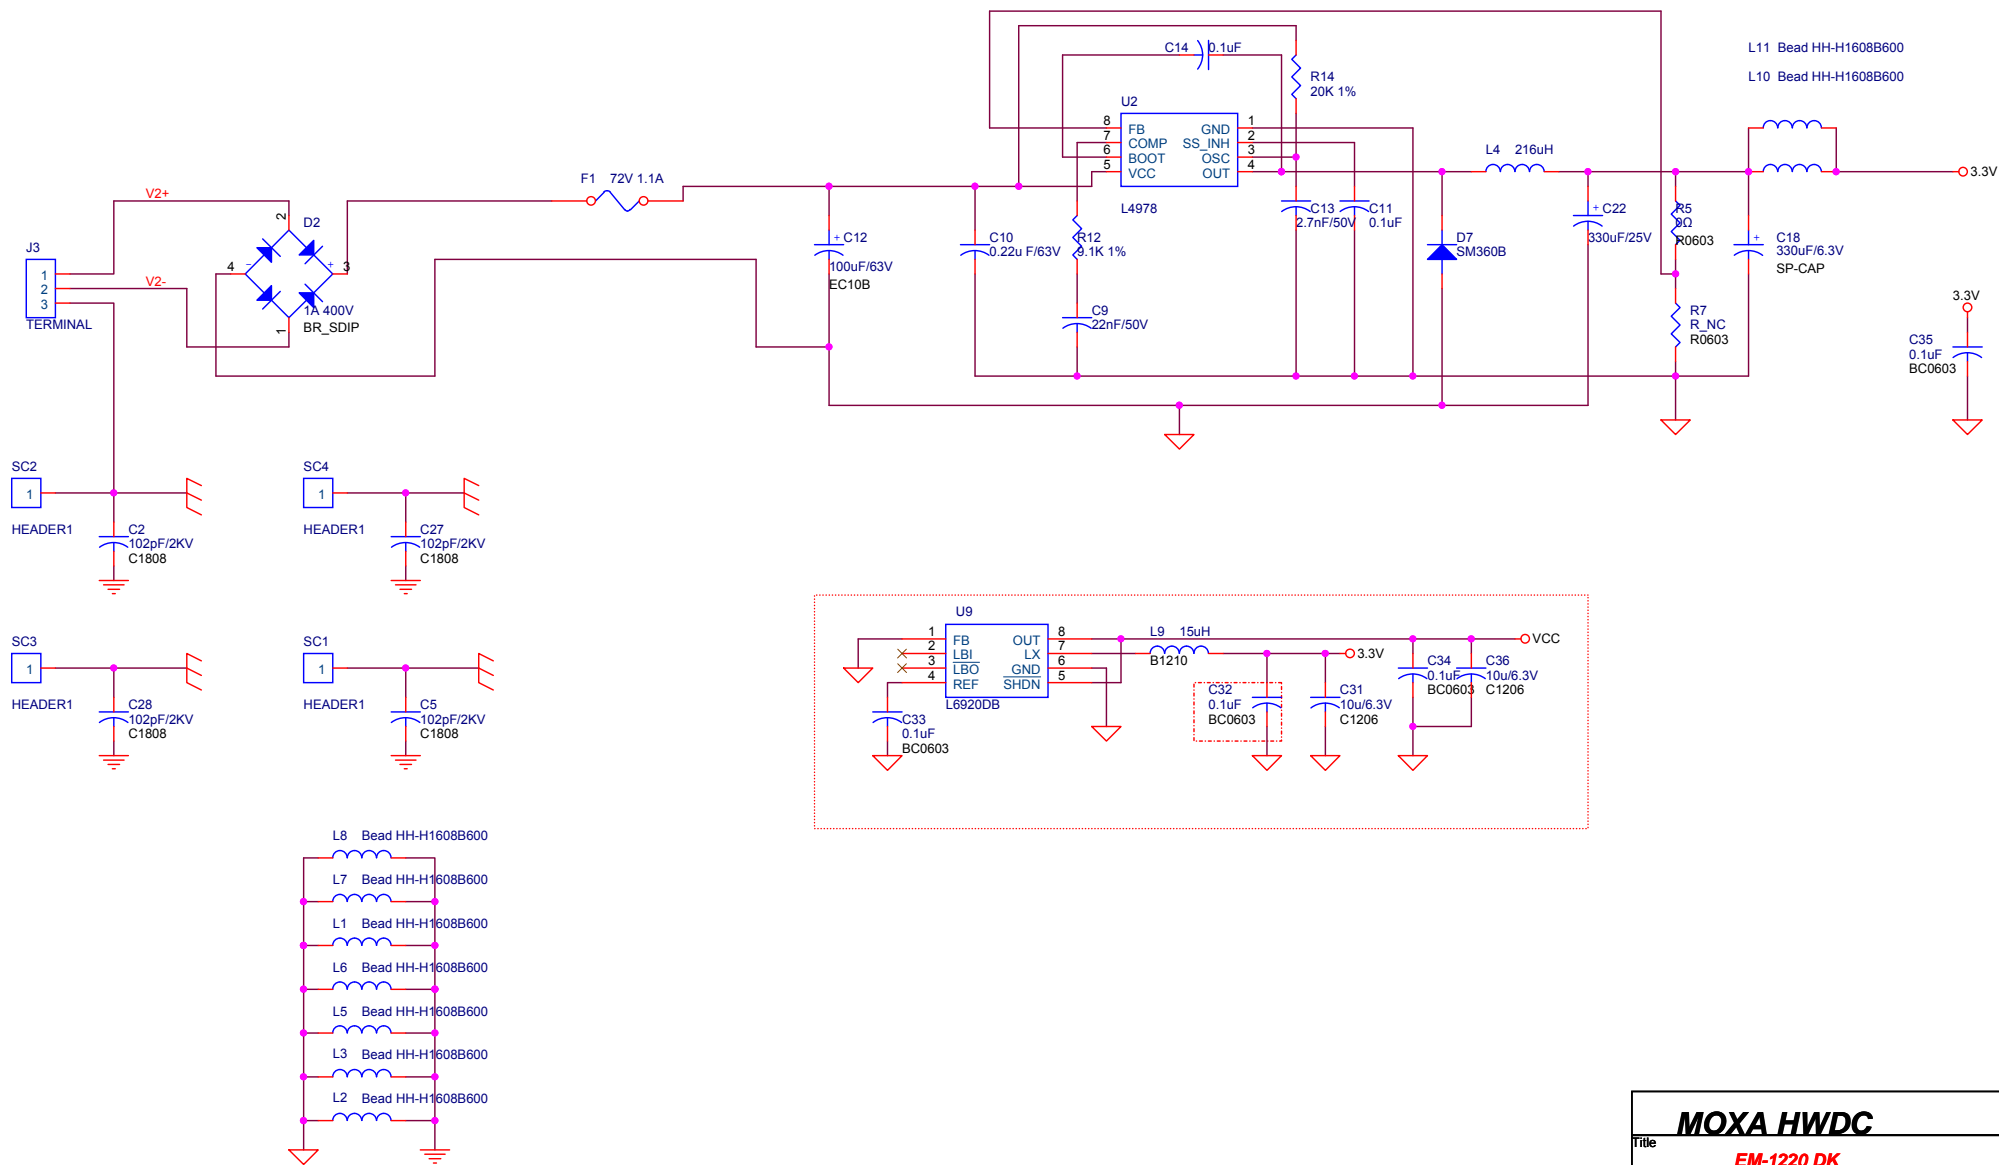

C

B

B

A

A

5

4

3

2

1

<b>MOXA HWDC</b>			<i>Journey Wei</i>
Title			<b>EM-1220 DK</b>
Size	Document Number	Rev	
B	<b>POWER</b>	2.0	
Date:	Friday, August 30, 2013	Sheet	3 of 3