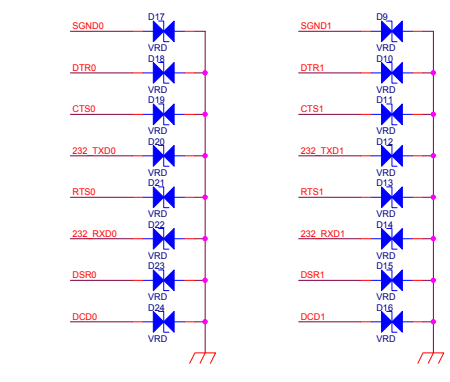

POWER

POWER

HEADER

HEADER

<b>MOXA HWDC</b>		<i>Journey Wei</i>
Title <b>EM-1220 DK</b>		
Size A	Document Number <b>TOP</b>	Rev 2.0
Date: Friday, August 30, 2013	Sheet 1	of 3

D

D

C

C

B

B

A

A

5

4

3

2

1

<b>MOXA HWDC</b>			<i>Journey Wei</i>
Title			<b>EM-1220 DK</b>
Size	Document Number	Rev	
B	<b>POWER</b>	2.0	
Date:	Friday, August 30, 2013	Sheet	3 of 3