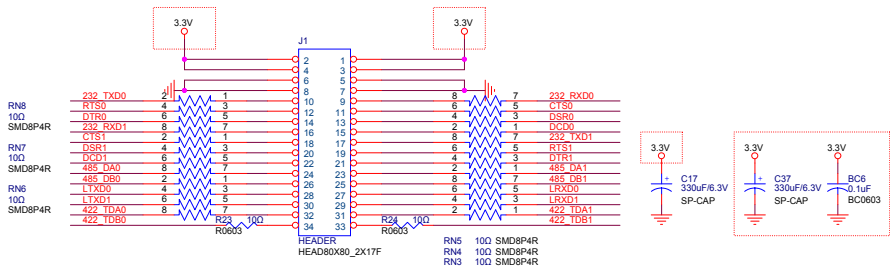

C

B

B

A

A

5

4

3

2

1

<b>MOXA HWDC</b>			<i>Journey Wei</i>
Title			<b>EM-1220 DK</b>
Size	Document Number	Rev	
B	<b>POWER</b>	2.0	
Date:	Friday, August 30, 2013	Sheet	3 of 3