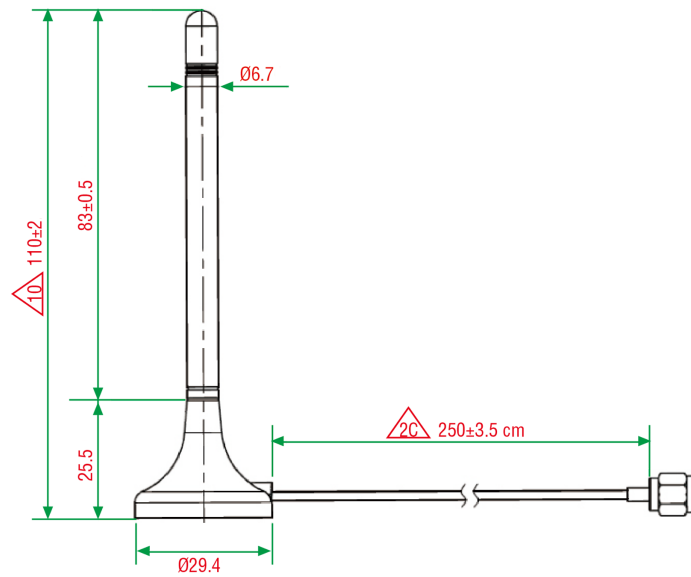

### Physical Characteristics

|                 |                  |
|-----------------|------------------|
| Weight          | 60 g (0.13 lb)   |
| Length          | 110 mm (4.33 in) |
| Radome Color    | Black            |
| Radome Material | Plastic          |
| Installation    | Straight mount   |

## 尺寸

單位：公釐